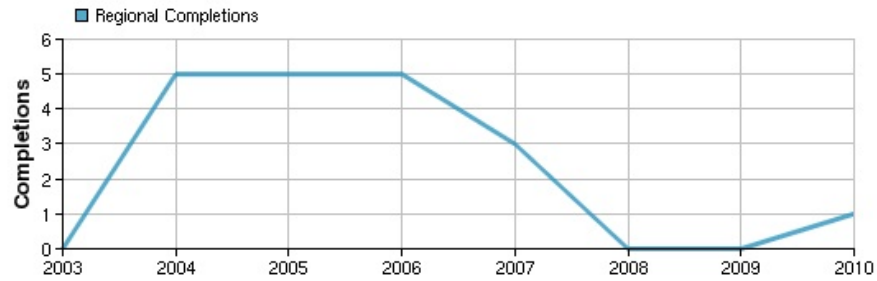

Other Regional Training Providers

1
Institutions

1
Completions (2010)

Institution	Degrees	Certificates	Total Completions
Mission College	1	0	1

Job Postings by Occupation

Occupation	Job Postings
Computer-controlled machine tool operators, metal and plastic	3
Industrial engineering technicians	2