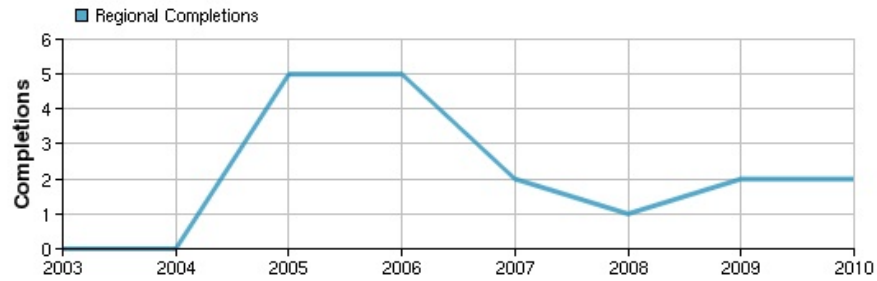

Other Regional Training Providers

1
Institutions

2
Completions (2010)

Institution	Degrees	Certificates	Total Completions
Mission College	1	1	2

Job Postings by Occupation

Occupation	Job Postings
Mechanical drafters	4
Mechanical engineering technicians	3
Industrial engineering technicians	2