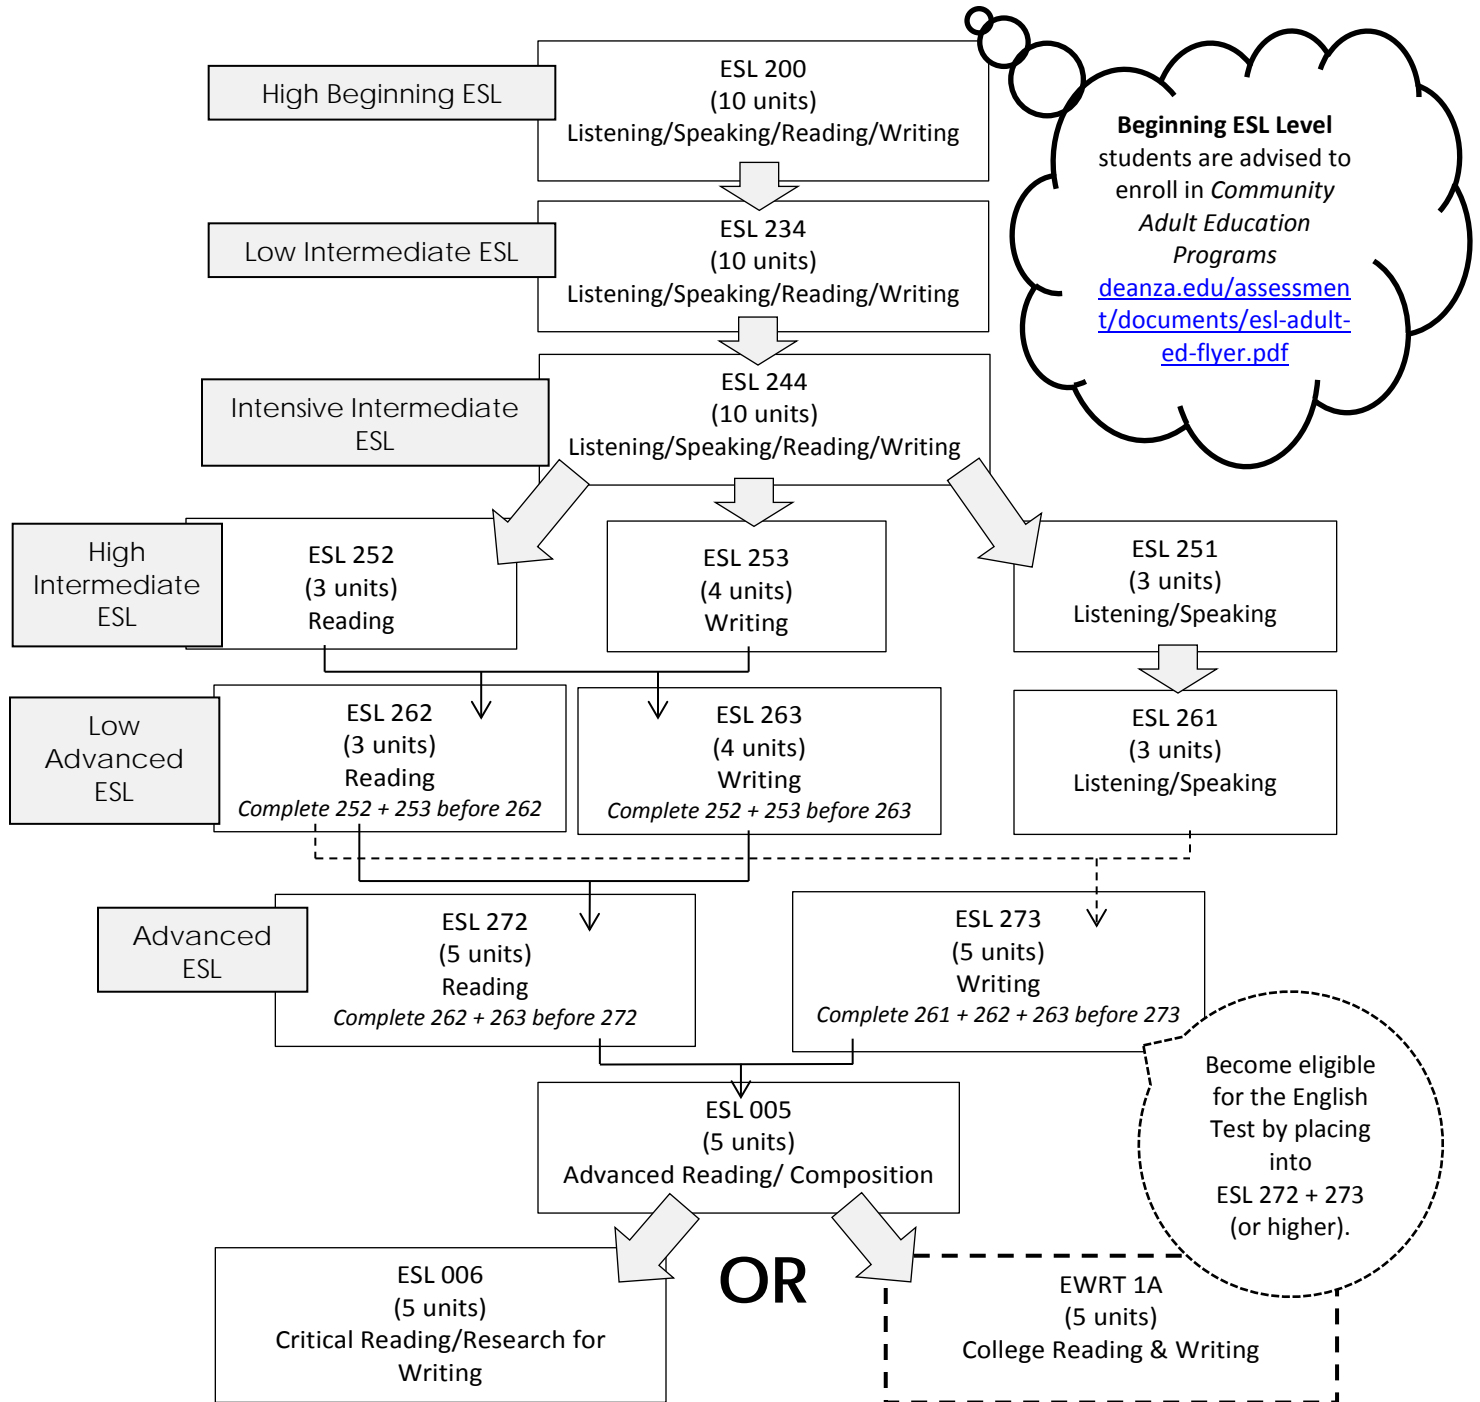

## ENGLISH AS A SECOND LANGUAGE (ESL) PLACEMENTS & SEQUENCE

**NOTES:**

- All ESL assessments include an essay that is graded by two professors. This can take several weeks. Finalized placements will be posted on MyPortal.
- Upon the completion of ESL 261 + 262 + 263 with passing grades, ESL students may attempt the English test.

Visit [deanza.edu/assessment](http://deanza.edu/assessment) to schedule an appointment, review the study guides and retest policies, and more!